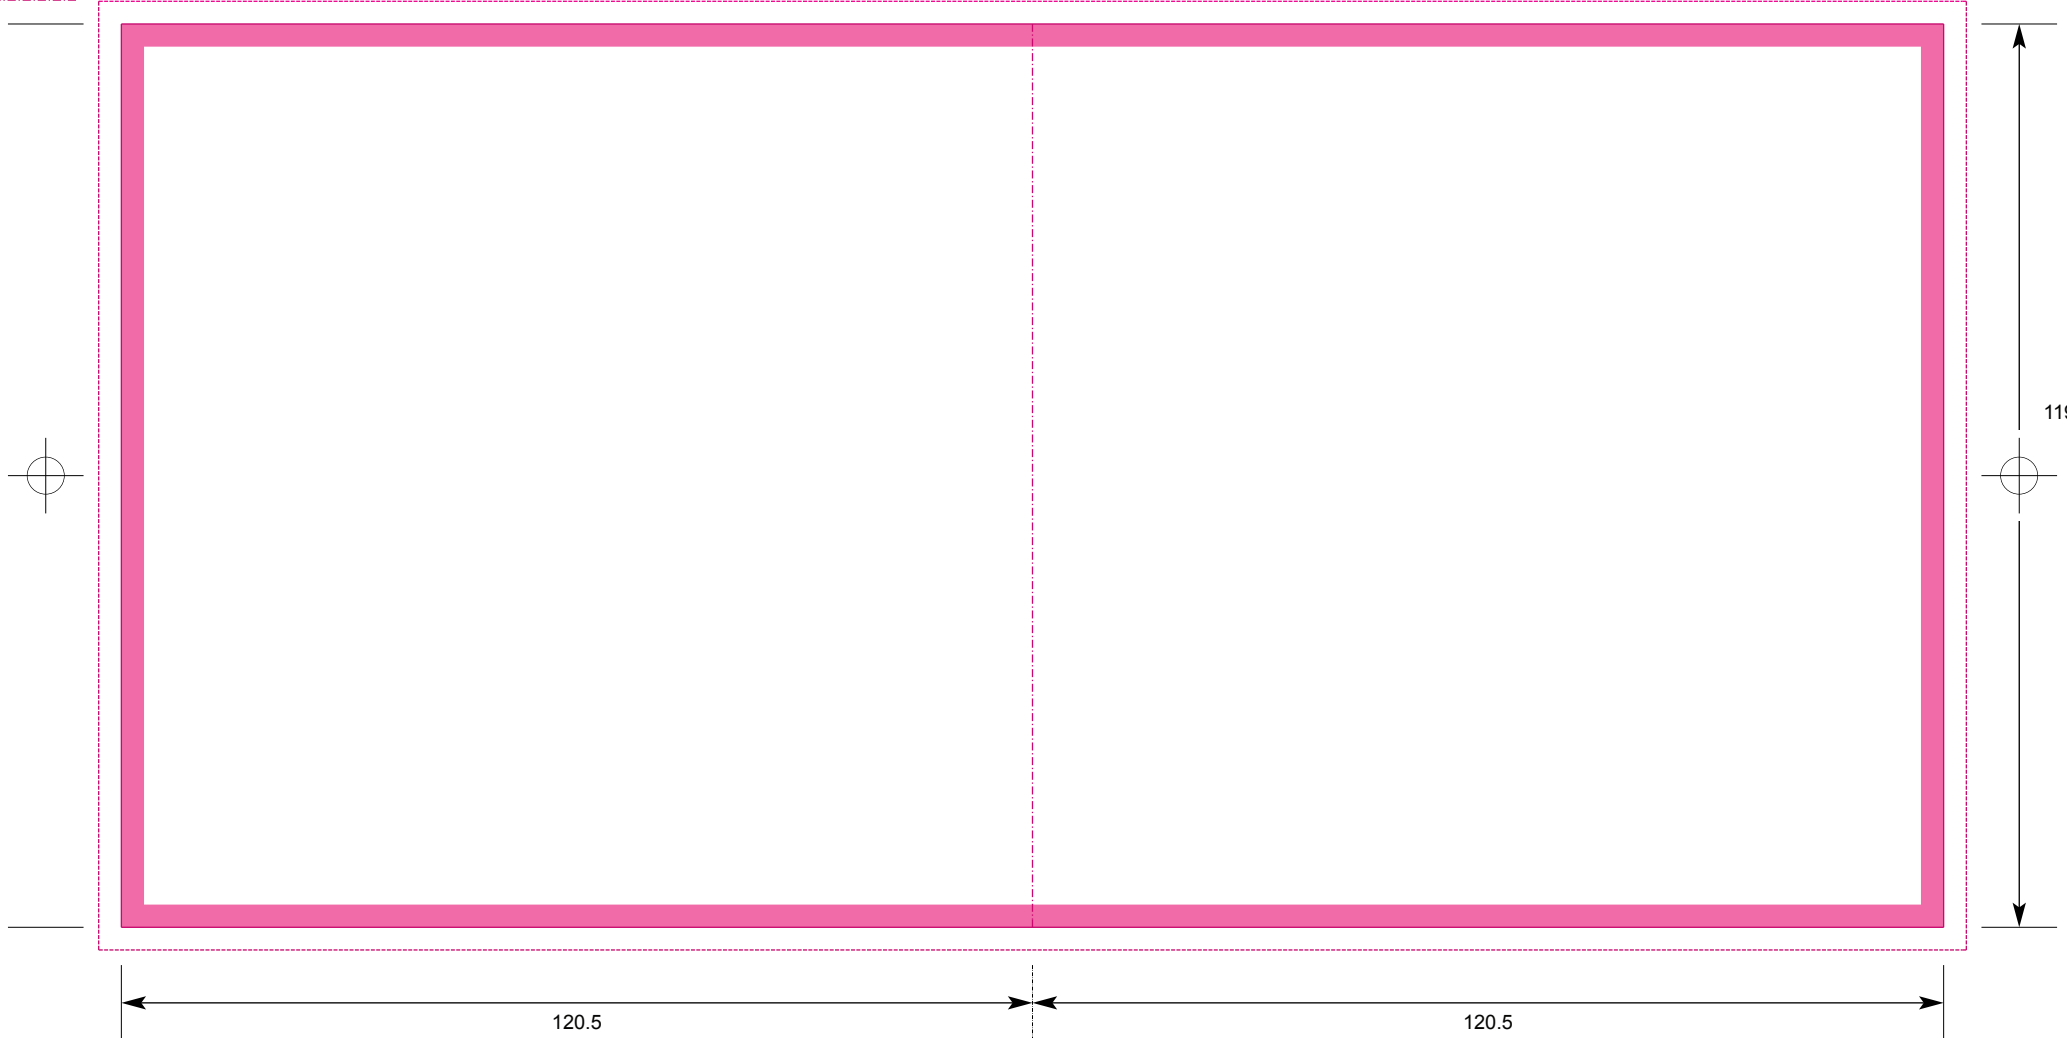

Key: **CTP Template: CD_DPS1**
Compact Disc Booklet: Double Page Spread

- No text area
- Bleed
- Trim
- Fold

- COLOURS**
CYAN
MAGENTA
YELLOW
BLACK

Customer
Catalogue No.
Job Title

Page Nos.

PLEASE NOTE THIS TEMPLATE HAS BEEN CREATED USING SPECIFIC CO-ORDINATES REQUIRED FOR COMPUTER TO PLATE IMAGING AND IS NOT TO BE ALTERED, MOVED OR THE DOCUMENT SIZE CHANGED. ALL DIMENSIONS ARE IN MILLIMETRES. BLEED ALLOWANCE OF 3MM ON TRIMMED EDGES